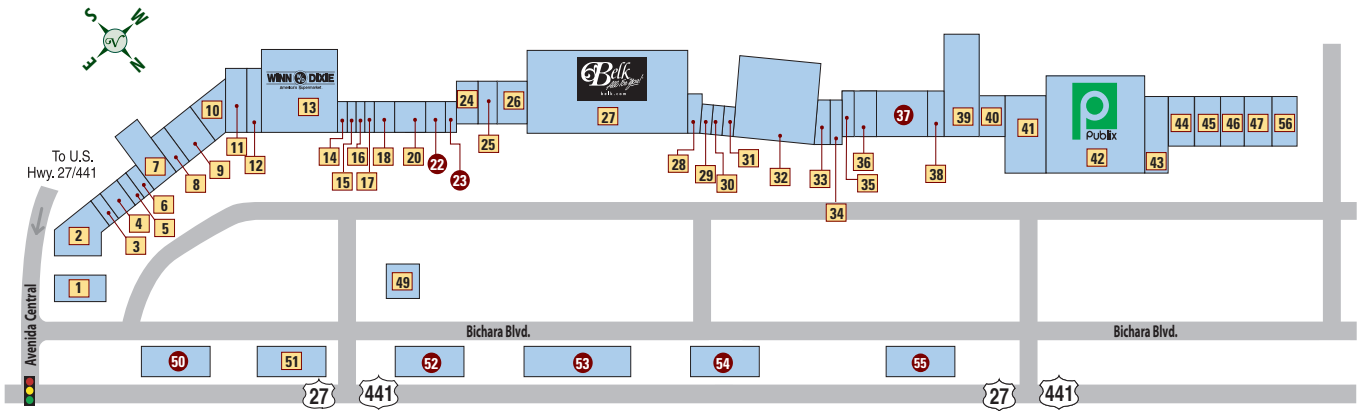

La Plaza Grande

BEAUTY • HEALTH

- 4** ACCENT MEDICAL II — 751-6500
- 5** GNC — 750-0715 
- 6** VISTA CLINICAL DIAGNOSTICS — 259-4395
- 10** EYES AT LA PLAZA GRANDE — 753-9888 
- 20** BELLA'S HAIR STUDIO — 753-1500 
- 30** MERLE NORMAN COSMETICS — 750-2222 
- 34** WEIGHT WATCHERS — 1-800-651-6000 
- 40** EAST HAMLET DENTAL — 391-9897
- 46** BEACON ADVANCED EYE CARE — 750-2414 
- 47** CONNECT HEARING — 750-4327
- 38** LAKE NUTRITION CENTER — 750-0094 
- 39** CORA PHYSICAL THERAPY — 577-0832

RESTAURANTS

- 22** CHICKEN SALAD CHICK — 775-9379 
- 23** DARRELL'S DINER — 750-0700
- 37** SAKURA — 205-8864
- 50** PERKINS RESTAURANT & BAKERY — 751-0197 
- 52** TACO BELL-KFC — 259-0901 
- 53** BURGER KING — 259-4428 
- 54** APPLEBEE'S — 753-0000 
- 55** WENDY'S — 750-6022 

RETAIL - MISCELLANEOUS

- 1** THE VILLAGES GOLF CARS / GANTENBEIN'S GARAGE — 750-3410
- 2** THE VILLAGES GOLF CARS SUPER STORE — 750-3410 
- 8** THE VILLAGES FLORIST — 753-4222
- 9** THE ORIGINAL MATTRESS FACTORY — 775-9752
- 12** WINN-DIXIE LIQUOR STORE — 259-5700
- 13** WINN-DIXIE — 753-5073 
- 14** JUST DANDY PET PARLOUR — 259-7000
- 15** THE SEWING STUDIO AT LADY LAKE — 753-0219
- 16** ROCK & WASH — 259-2053
- 17** CLASSIC CLEANERS — 750-3773
- 24** ELLEN'S HALLMARK — 753-4400 
- 25** MASSAGE ENVY — 430-3689 
- 28** BATH & BODY WORKS — 751-0418 
- 29** JEWELRY DESIGN — 751-0202 
- 31** PERFECT ADDITIONS BOUTIQUE — 430-0303
- 33** VILLAGE PACK & SHIP — 750-9344 
- 36** VILLAGE CYCLES — 751-3443 
- 41** KINDRED SPIRITS — 753-0754 
- 42** PUBLIX — 750-2400 