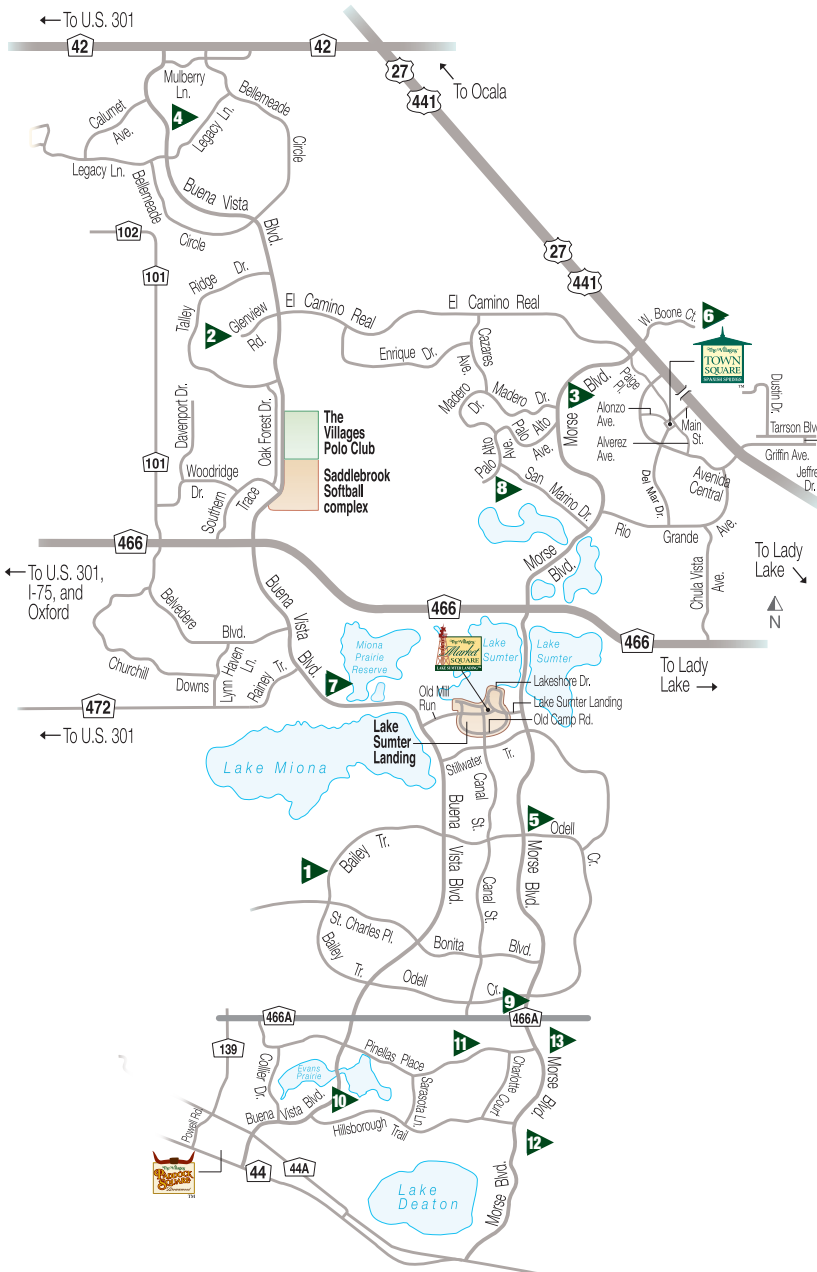

The Villages® Country Club

Restaurants and Golf Shops

GOLF AND COUNTRY CLUB ADMINISTRATION — 753-3396
TEE TIME MEMBERSHIP OFFICE — 750-4558
TEE TIME SYSTEM — 753-4653

- 1 CANE GARDEN COUNTRY CLUB**
 RESTAURANT — 750-0627
 RETAIL GOLF SHOP — 751-7029

- 2 GLENVIEW COUNTRY CLUB**
 RESTAURANT — 753-0077
 RETAIL GOLF SHOP — 753-3345
 PRACTICE FACILITY — 753-3345
 GLENVIEW TENNIS CLUB — 753-1317

- 3 HACIENDA HILLS COUNTRY CLUB**
 RESTAURANT — 753-0100
 RETAIL GOLF SHOP — 753-5155

- 4 THE LOPEZ LEGACY COUNTRY CLUB**
 RESTAURANT — 753-1475
 RETAIL GOLF SHOP — 753-1450
 PRACTICE FACILITY — 753-1450
 GOLF ACADEMY — 259-8121

- 5 MALLORY HILLS COUNTRY CLUB**
 RESTAURANT — 430-2359
 RETAIL GOLF SHOP — 753-3730