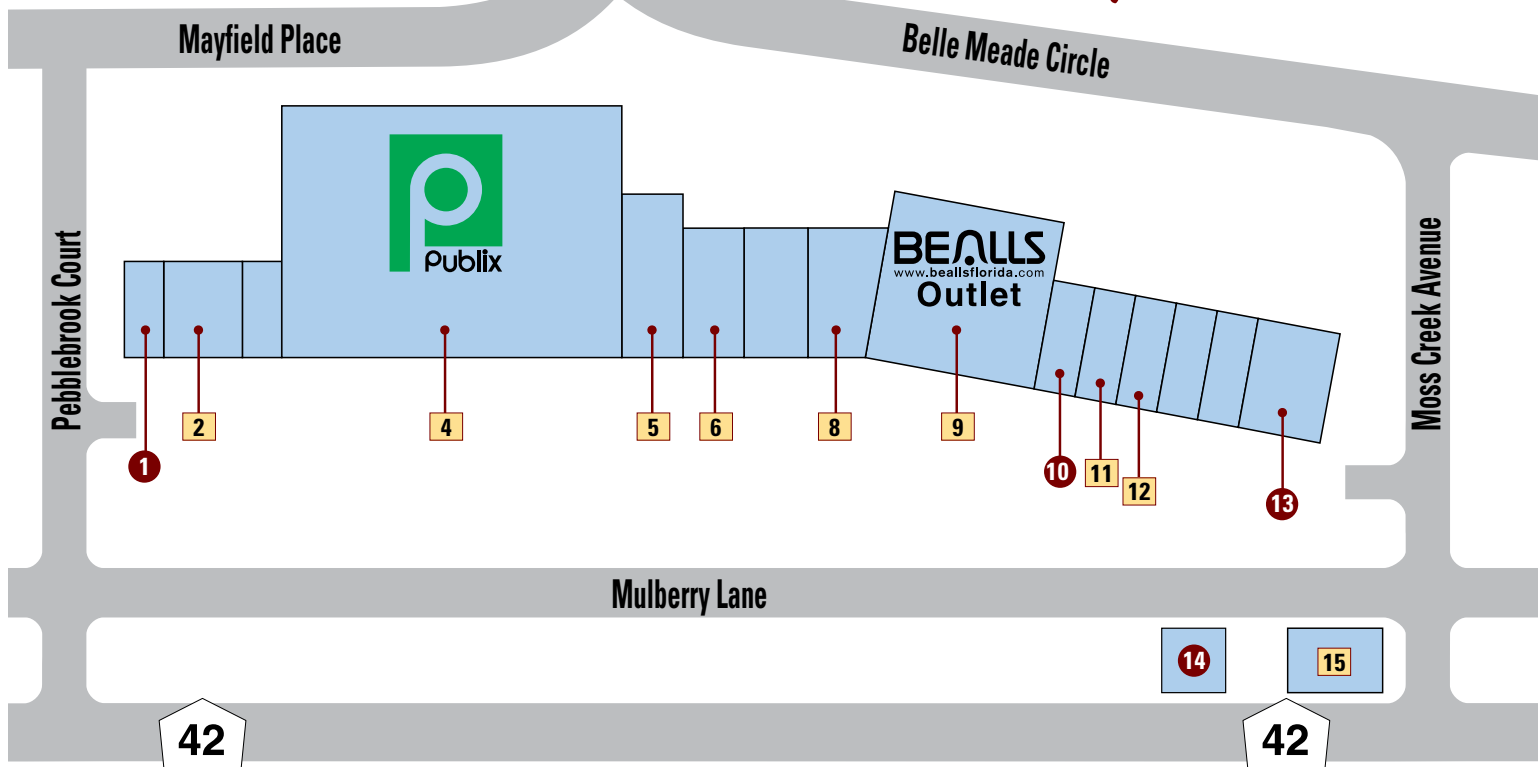

# Mulberry Grove

## RESTAURANTS

- 1 SUBWAY — 750-9991
- 10 SHANGHAI CHINESE RESTAURANT — 751-1133
- 13 BEEF O' BRADY'S — 259-1536
- 14 BRUSTER'S REAL ICE CREAM — 205-8987

## RETAIL - MISCELLANEOUS

- 4 PUBLIX — 751-0301
- 5 KINDRED SPIRITS — 753-4541
- 12 MULBERRY GEMS & JEWELRY — 430-3060
- 15 CIRCLE K — 205-8796